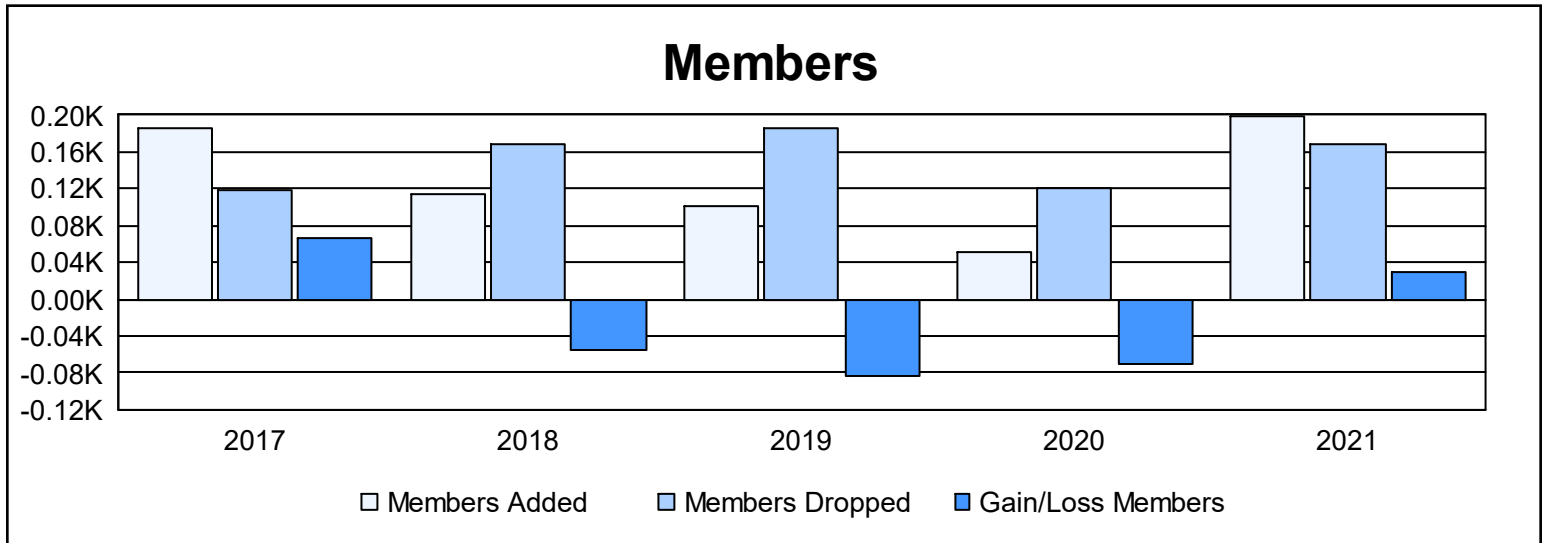

Year	New Clubs	Dropped Clubs	Gain/ Loss Clubs	New Members	Charter Members	Reinstate Members	Transfer Members	Total Member Added	Total Members Dropped	Gain/ Loss Members
2016-2017	1	0	1	163	21	1	1	186	119	67
2017-2018	1	1	0	78	28	2	6	114	169	-55
2018-2019	1	4	-3	73	21	3	5	102	185	-83
2019-2020	0	3	-3	44	0	2	5	51	121	-70
2020-2021	2	3	-1	145	50	1	2	198	169	29
<b>Average</b>	<b>1</b>	<b>2</b>	<b>-1</b>	<b>101</b>	<b>24</b>	<b>2</b>	<b>4</b>	<b>130</b>	<b>153</b>	<b>-22</b>

### Membership Composition June 2021 Cumulative