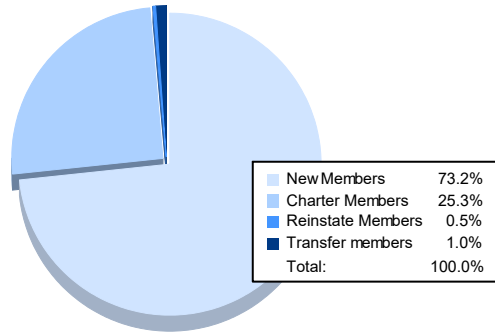

Year	New Clubs	Dropped Clubs	Gain/ Loss Clubs	New Members	Charter Members	Reinstate Members	Transfer Members	Total Member Added	Total Members Dropped	Gain/ Loss Members
2016-2017	1	0	1	163	21	1	1	186	119	67
2017-2018	1	1	0	78	28	2	6	114	169	-55
2018-2019	1	4	-3	73	21	3	5	102	185	-83
2019-2020	0	3	-3	44	0	2	5	51	121	-70
2020-2021	2	3	-1	145	50	1	2	198	169	29
<b>Average</b>	<b>1</b>	<b>2</b>	<b>-1</b>	<b>101</b>	<b>24</b>	<b>2</b>	<b>4</b>	<b>130</b>	<b>153</b>	<b>-22</b>

### Membership Composition June 2021 Cumulative