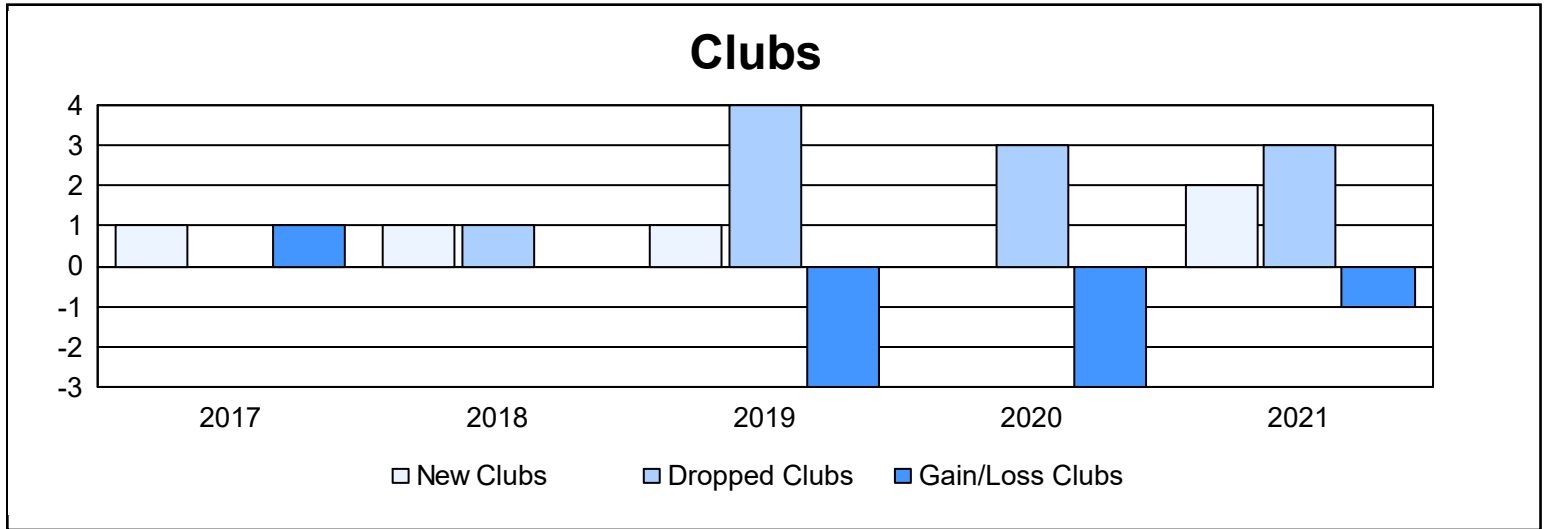

Year	New Clubs	Dropped Clubs	Gain/ Loss Clubs	New Members	Charter Members	Reinstate Members	Transfer Members	Total Member Added	Total Members Dropped	Gain/ Loss Members
2016-2017	1	0	1	163	21	1	1	186	119	67
2017-2018	1	1	0	78	28	2	6	114	169	-55
2018-2019	1	4	-3	73	21	3	5	102	185	-83
2019-2020	0	3	-3	44	0	2	5	51	121	-70
2020-2021	2	3	-1	145	50	1	2	198	169	29
<b>Average</b>	<b>1</b>	<b>2</b>	<b>-1</b>	<b>101</b>	<b>24</b>	<b>2</b>	<b>4</b>	<b>130</b>	<b>153</b>	<b>-22</b>

### Membership Composition June 2021 Cumulative